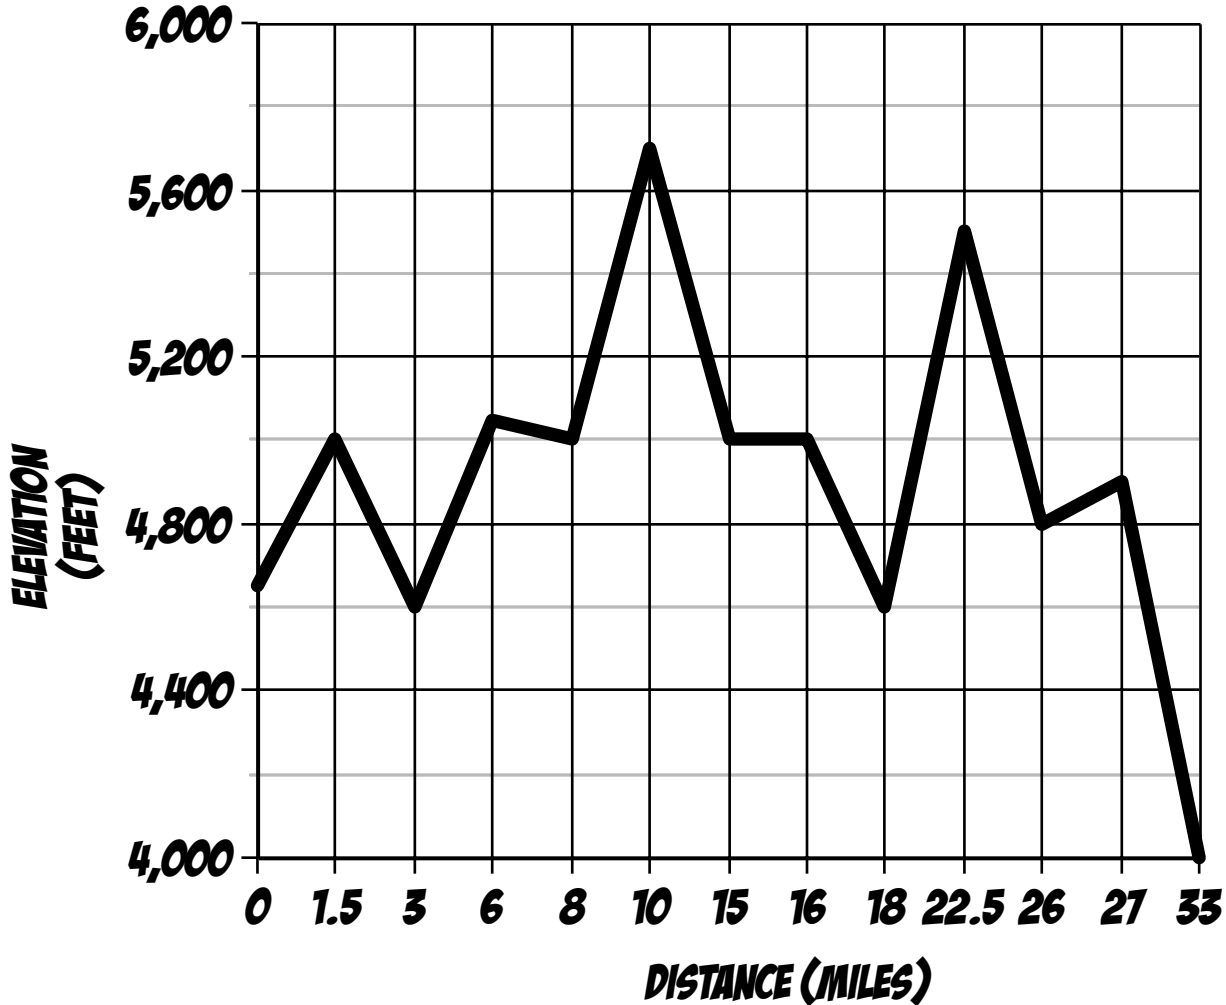

ELEVATION PROFILE MOAB'S RED HOT 50K

50K